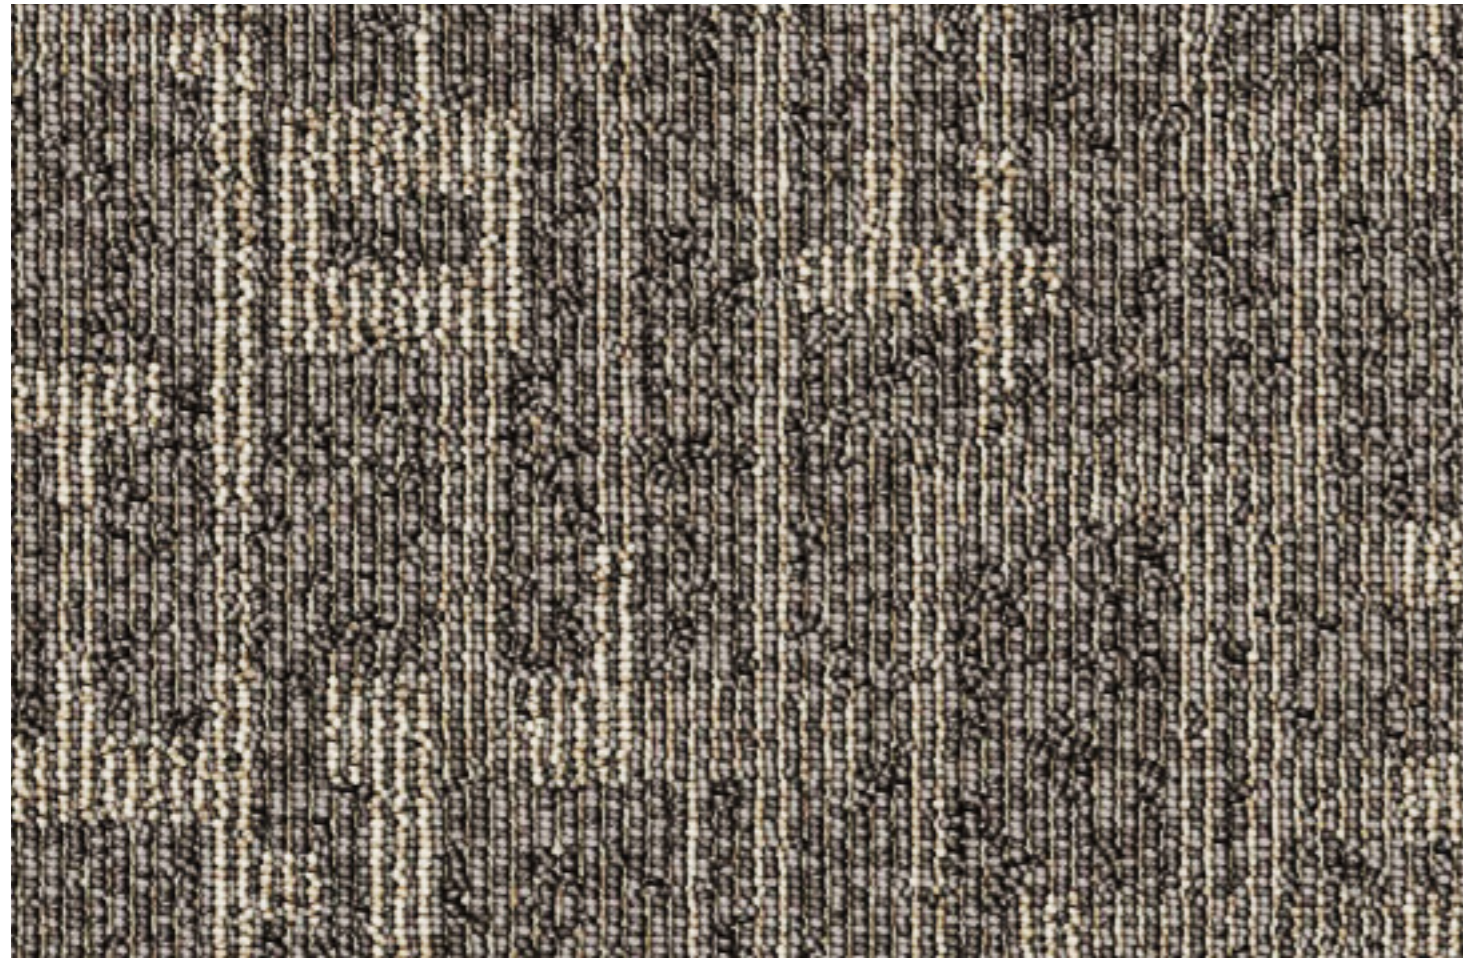

TREND

Trend | Tempo 00546 | LRV 11.40

Trend | Focus 00573 | LRV 8.37

Trend | Rhythm 00547 | LRV 5.55

Trend | Cypher 00575 | LRV 6.63

Trend | Canon 00578 | LRV 3.37

**STREETWISE
STYLE**

Tufted Loop Pile

FORMAT

Tile
500 x 500 mm

INSTALLATION

Broadloom
Flair

Quarter Turn
Trend
Flair

Brick Bond
Trend
Flair

Streetwise Style | TREND

Streetwise Style | FLAIR

The LRVs are shown under each colour